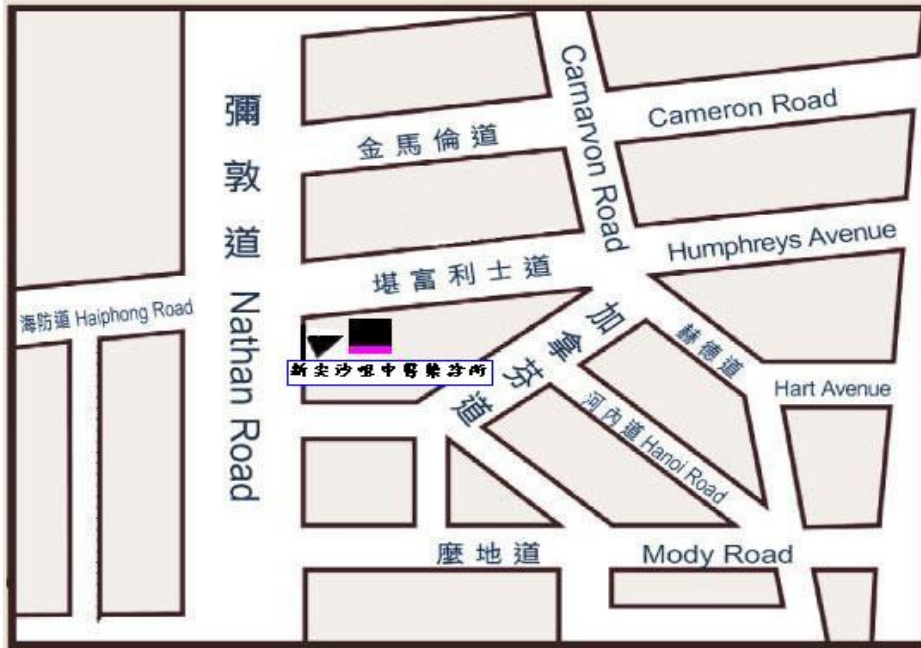

Tsimshatsui 尖沙咀A2出口

1, 1A, 2, 2C, 6, 6A, 7, 9, 73X, 26, 35A, 41A, 63X, 81C, 87D, 98D, 203, 208, 219X, 224X, 230X, 234X, 237A, 242X, 269B, 271, 281A, 296D